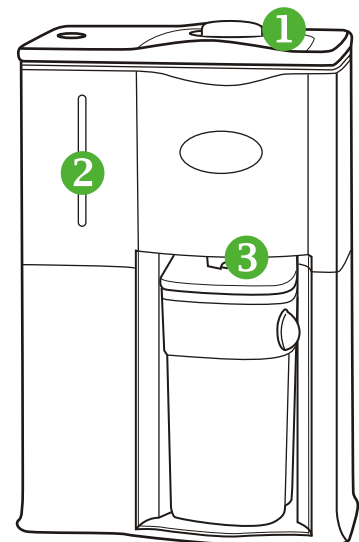

PIMAG AQUA POUR EXPRESS OPERATION

- 1 Water is poured into the filler tank.
- 2 Water flows through multiple levels of filtration, plus pi ceramics and magnetic field, into the convenient jug.
- 3 An automatic shutoff valve closes when the jug is removed, preventing drips.