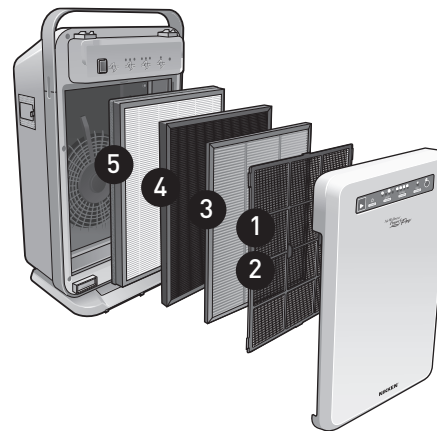

Air Wellness Power5 Pro

- 1 2** **Prefilter/mesh filter**
Traps larger particles, helps prevent final filter clogs
- 3** **Neutralising filter**
Collects and destroys microscopic contaminants
- 4** **Activated carbon filter**
Uses surface adsorption technology
- 5** **HEPA filter**
Final stage, traps remaining particles – up to 99.97% efficiency

remote control

POWER5 PRO FEATURES/BENEFITS:

- **Hospital-quality air filtration.** Reduces or removes multiple forms of pollution, for the cleanest indoor air you will ever experience.
- **Negative-ion generator** Produces negative ions, like those in the air of forests and near waterfalls.
- **Ozone-free operation.** Patented technology that does not produce ozone, a toxic gas.
- **Low noise level** Even at its highest speed, it is as quiet as a library.
- **“Green” technology** Uses natural materials for neutralising contaminants instead of synthetic chemicals.
- **Energy efficient** Low power consumption.
- **Filter pack** Reusable prefilter/mesh filter, with replaceable third-, fourth- and fifth-stage filters.
- **Silent and dust modes** Selectable for quiet running and for clearing indoor air rapidly.
- **Particle sensor** Detects ambient pollution level automatically, to begin operation in automatic mode.
- **Air quality display** Indicates room air quality at all times.
- **Lightweight design** Can be moved easily for portability and housecleaning.
- **Remote control** A multifunction remote for convenience.